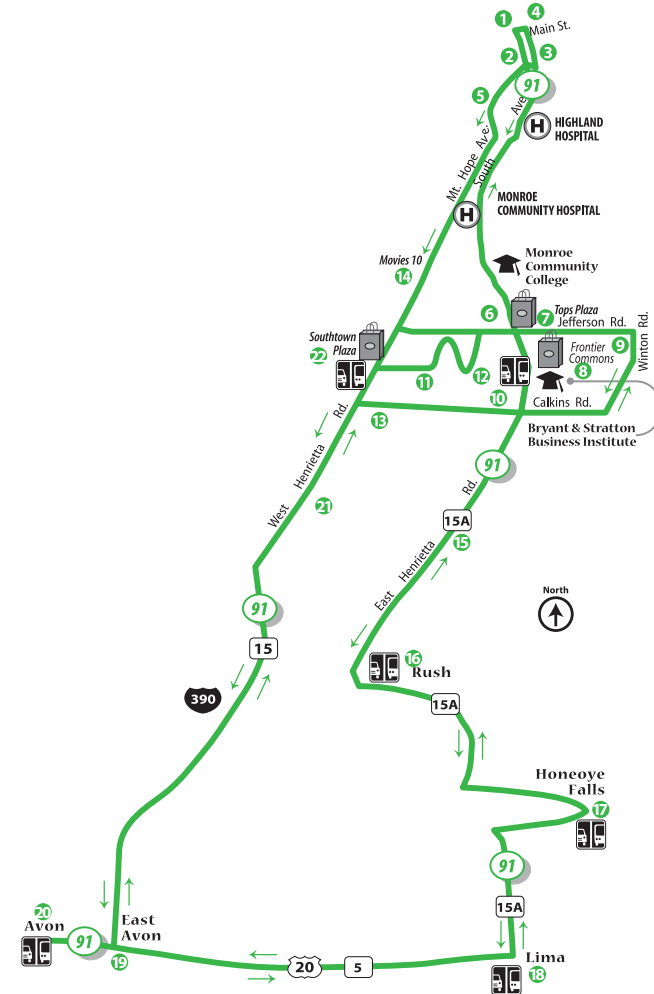

For Midday Service to Suburban Plaza, consult Route 24A section of this timetable

XH2:23 X4:15 X4:37 X4:55 X5:10 X6:05	H2:26 4:18 4:40 4:58 5:13 6:09	H2:42 4:34 4:56 5:14 5:29 6:21			2:56 4:42 5:04 5:21 5:37 6:27

Suburban Plaza to Downtown

Bus Leaves Suburban Plaza	Bus Arrives Winton Rd. & Jefferson Rd.	Bus Arrives Jefferson Rd. & Rt. 390	Bus Arrives E. Henrietta Rd. & E. Squire Dr.	Bus Arrives Broad St. Station	Bus Arrives Main & Clinton (Sibley Bldg)	Bus Arrives Main & Exchange
10	9	7	6	3	4	2
6:49 7:21 7:29 7:51 8:21 8:51			X6:57 X7:31 X7:37 X8:01 X8:31 X9:01	7:15 7:45 7:55 8:15 8:45 9:15	3:40 5:30	7:17 7:57 8:17 8:47

For Midday Service from Suburban Plaza, consult Route 24A section of this timetable

2:59 4:52 5:11 5:30 6:30	3:10 5:01 5:20 5:39 6:39	F3:16 5:05 F5:30 5:42 6:42	X3:24 XM5:10 XM5:39 X5:46 X6:46	5:57 6:01	3:40 5:30	6:59

MAJOR STOPS		
South & Alexander / Comfort	Rush	Rush "Big M" Market (Rt. 251)
South & Gregory	Honeoye Falls	Maplewood St.
Highland Hospital (Bellevue)		Fire Station
St. John's Home (Pavilion / Reservoir)	Lima	Rt. 15A & Rts. 5 & 20
South & Elmwood Ave.	Rts. 5 & 20 &	Harper Trailer Park
Monroe Community Hospital	Avon	Rt. 15
		Avon Plaza
		Millex Commons
		Landon Insurance

P.M. Times In Bold