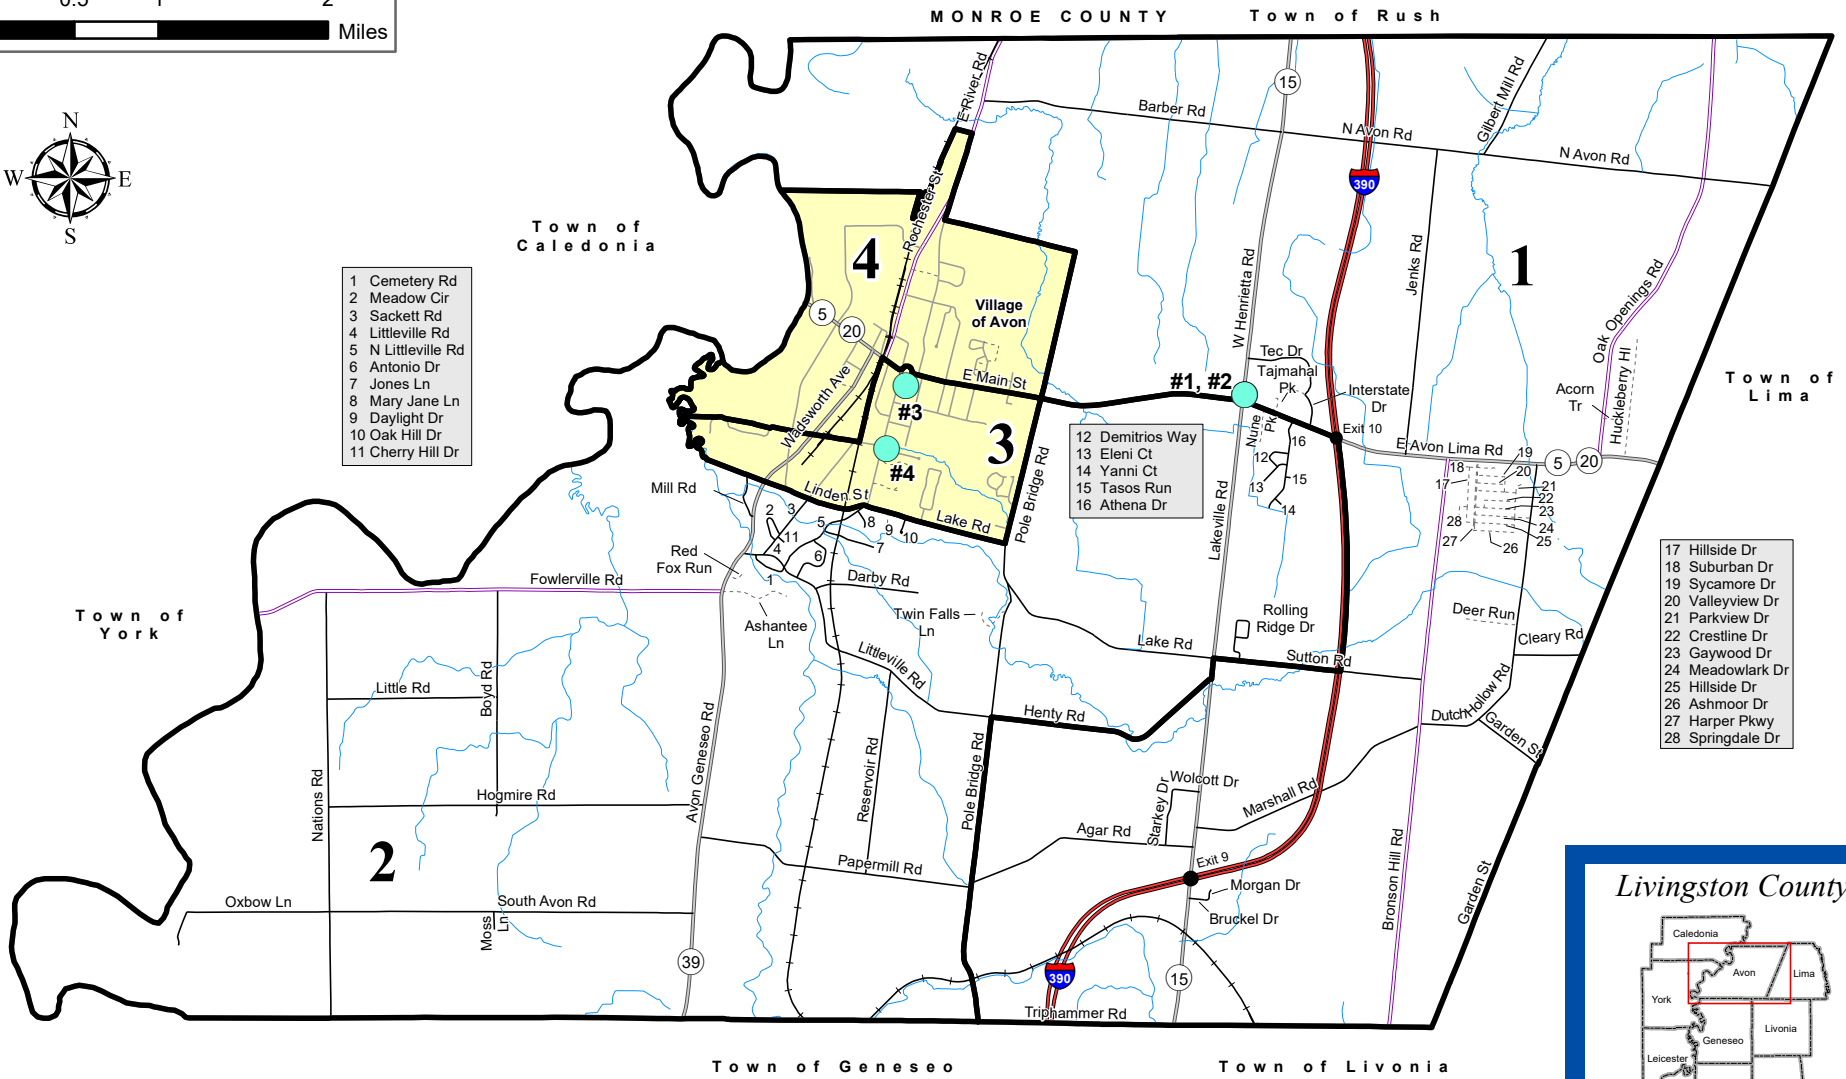

Town of Avon

For Use In General Elections

Election Districts 2021

- 1 Cemetery Rd
- 2 Meadow Cir
- 3 Sackett Rd
- 4 Littleville Rd
- 5 N Littleville Rd
- 6 Antonio Dr
- 7 Jones Ln
- 8 Mary Jane Ln
- 9 Daylight Dr
- 10 Oak Hill Dr
- 11 Cherry Hill Dr

- 12 Demitrios Way
- 13 Eleni Ct
- 14 Yanni Ct
- 15 Tasos Run
- 16 Athena Dr

- 17 Hillside Dr
- 18 Suburban Dr
- 19 Sycamore Dr
- 20 Valleyview Dr
- 21 Parkview Dr
- 22 Crestline Dr
- 23 Gaywood Dr
- 24 Meadowlark Dr
- 25 Hillside Dr
- 26 Ashmoor Dr
- 27 Harper Pkwy
- 28 Springdale Dr

Polling Site Addresses

- #1, #2: Town of Avon Fire District, 1615 W. Henrietta Road
- #3: Avon Village Hall, 74 Genesee Street
- #4: Wesleyan Church, 300 Genesee Street

	General Election Polling Sites		Railroads		County Highway
	General Election Districts		Hydrography		Town Road
	Town Boundaries		Expressway		Village Road
	Village Boundaries		State Highway		Private Road