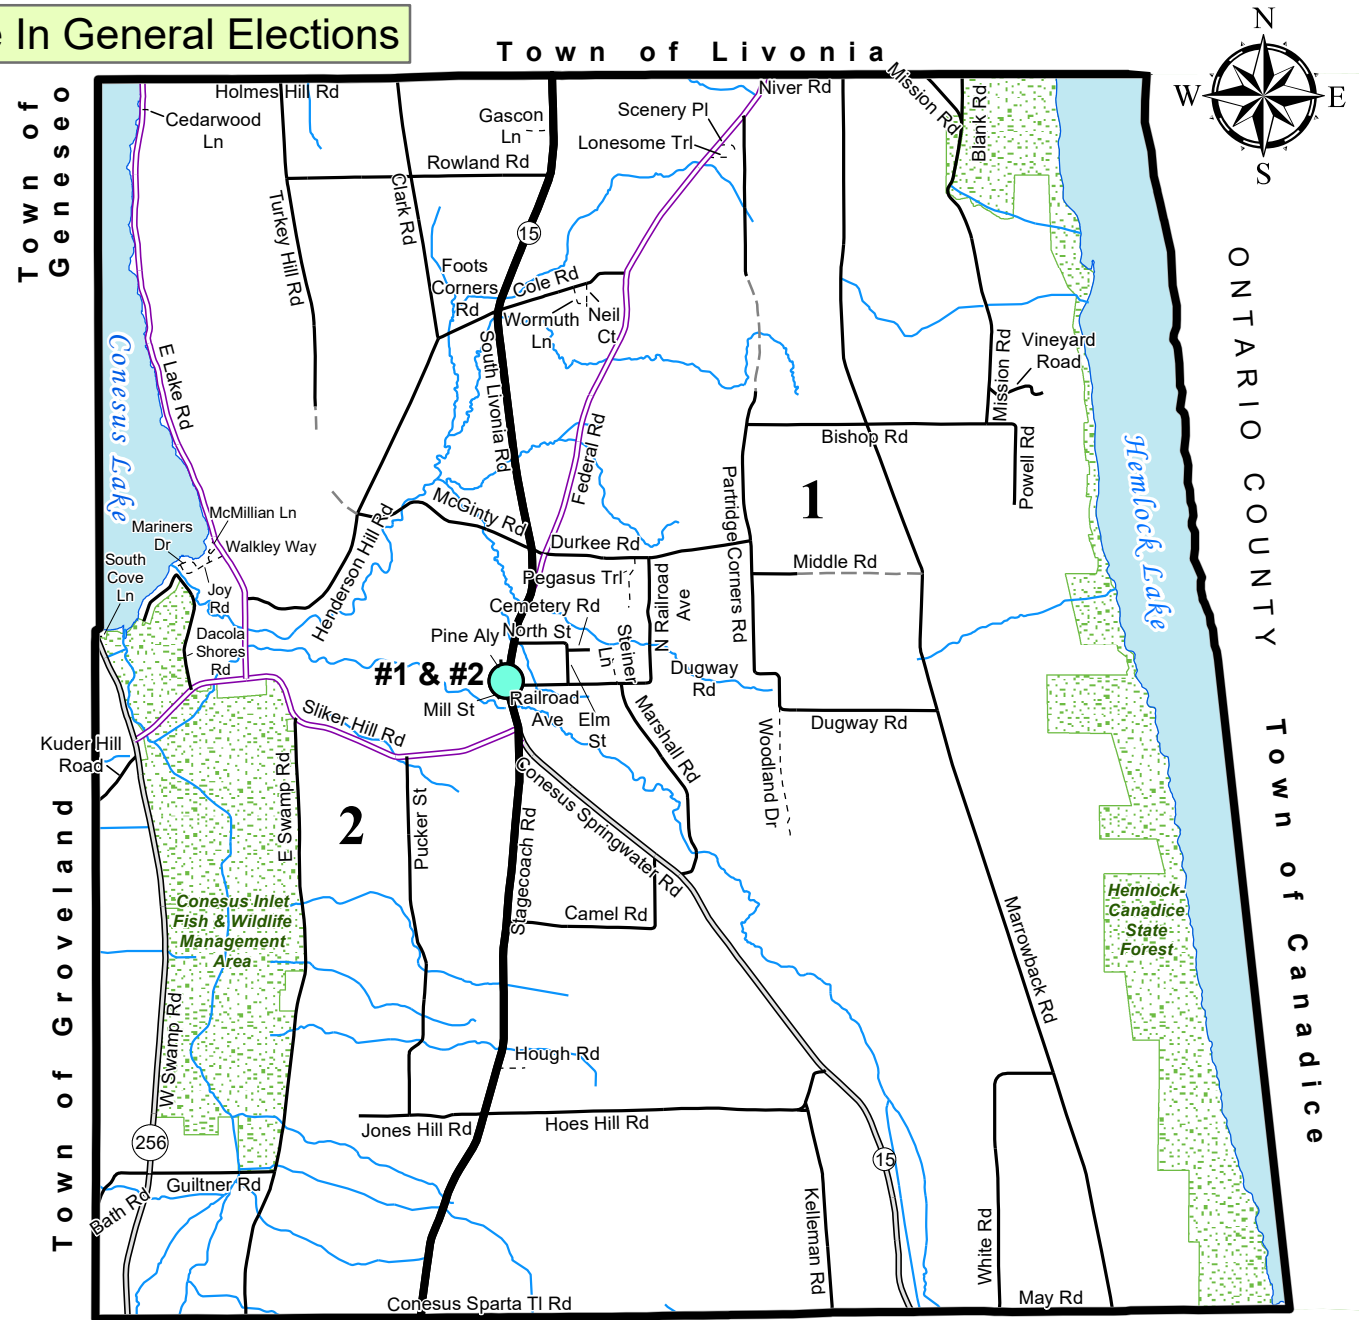

Town of Conesus

Election Districts 2021

Livingston County

- General Election Polling Sites
- General Election Districts
- Town Boundary
- Lakes
- State Land
- Expressway
- State Highway
- County Highway
- Town Road
- Seasonal Road
- Private Road
- Hydrography

Map prepared by Livingston County Planning Department: August 2021

M:\ARCVIEW\Technical Assistance\ Board of Elections\General Elections\2021

For Use In General Elections

Poling Site Address
 #1 & #2: Conesus Town Hall, 6210 South Livonia Road