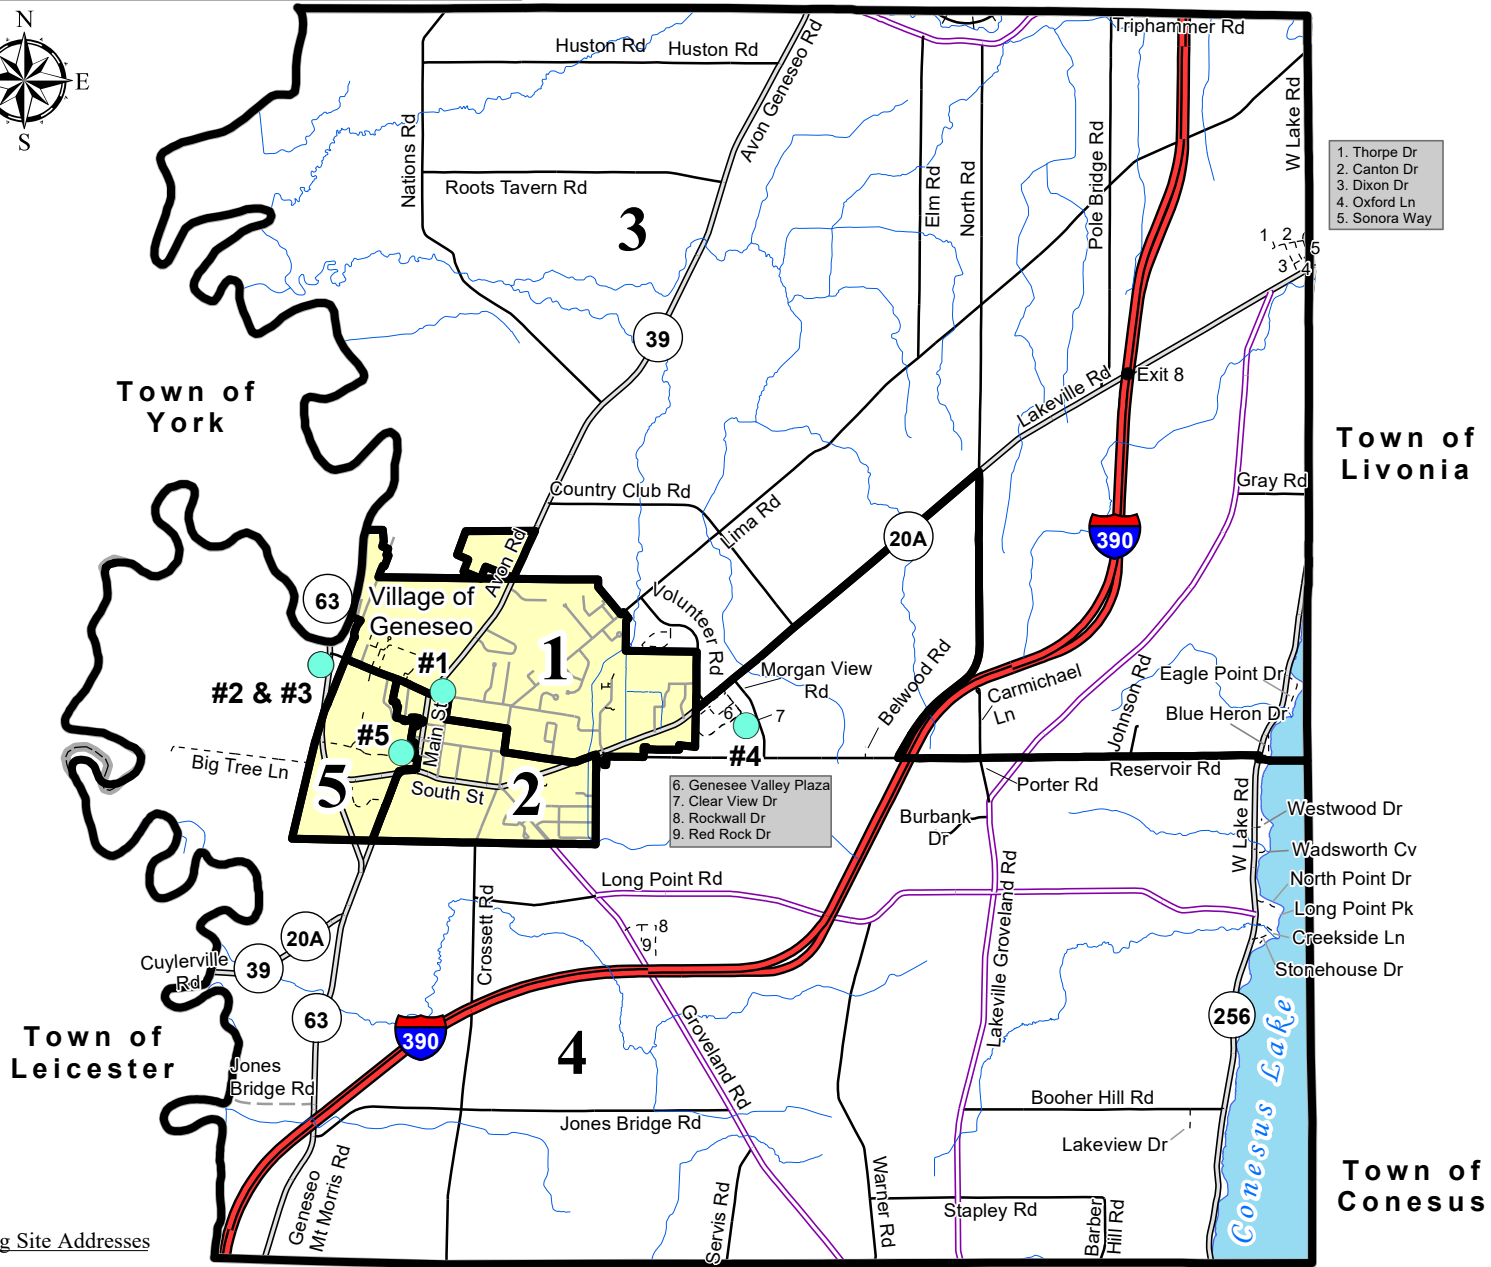

For Use In General Elections

Town of Avon

- 1. Thorpe Dr
- 2. Canton Dr
- 3. Dixon Dr
- 4. Oxford Ln
- 5. Sonora Way

Town of Geneseo

Election Districts 2021

Livingston County

- General Election Polling Sites
- General Election Districts
- Town Boundary
- Village Boundary
- Lake
- Expressway
- State Highway
- County Highway
- Town Road
- Village Road
- Seasonal Road
- Private Road
- Railroads
- Hydrography

Polling Site Addresses

- #1: St. Mary's Parish Center, 13 North St
- #2 & #3: United Methodist Church, 4520 Genesee St.
- #4: Morgan Estates Community Center, 4339 Clear View Dr
- #5: SUNY Geneseo Khul Gymnasium, 1 College Cir.

Town of Groveland

Map prepared by the Livingston County Planning Department: August 2021
 M:\ARCVIEW\Technical Assistance\Board of Elections\General Elections\2021