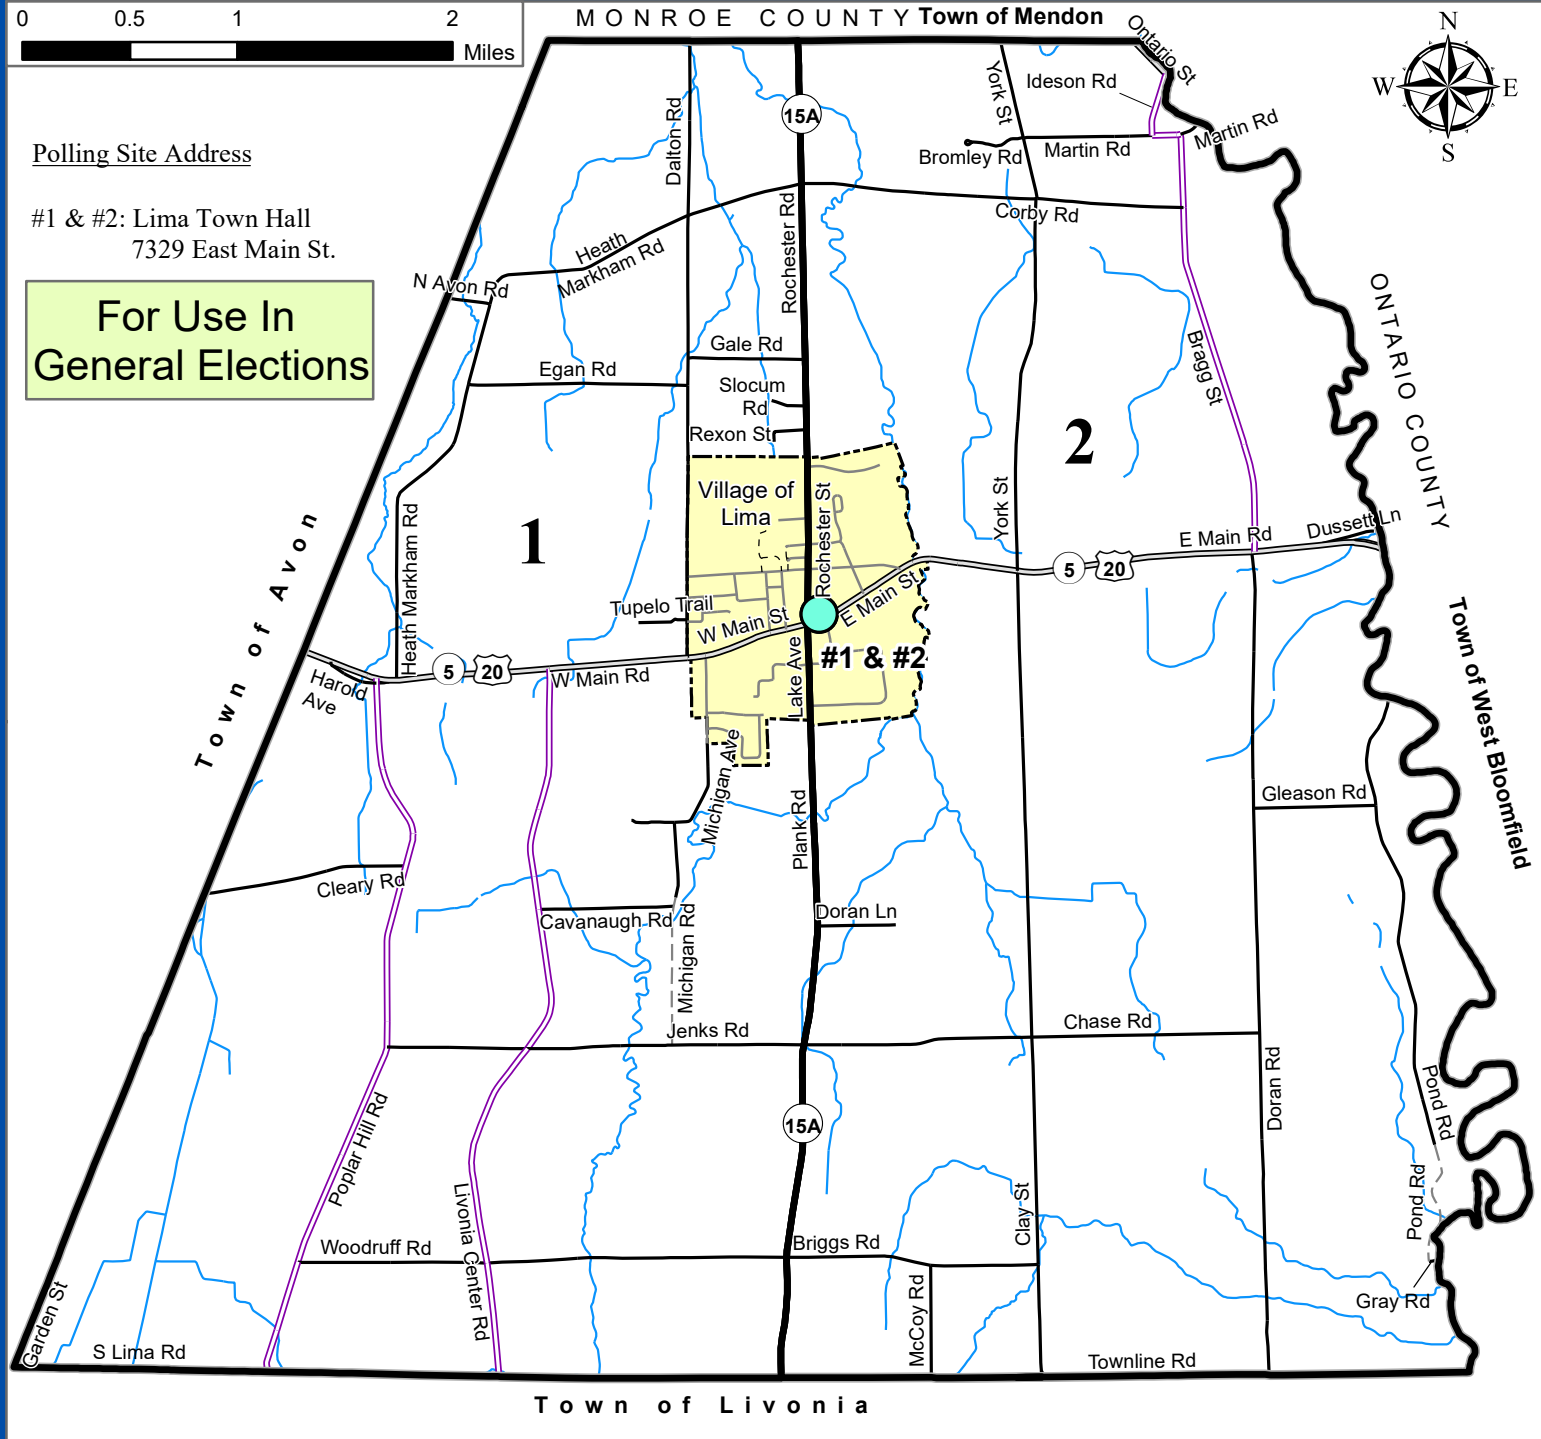

- General Election Polling Sites
- General Election Districts
- Town Boundary
- Village Boundary
- State Highway
- County Highway
- Town Road
- Village Road
- Seasonal Road
- Private Road
- Hydrography

Map created by the Livingston County Planning Department: August 2021

0 0.5 1 2 Miles

MONROE COUNTY Town of Mendon

Polling Site Address

#1 & #2: Lima Town Hall
7329 East Main St.

For Use In
General Elections