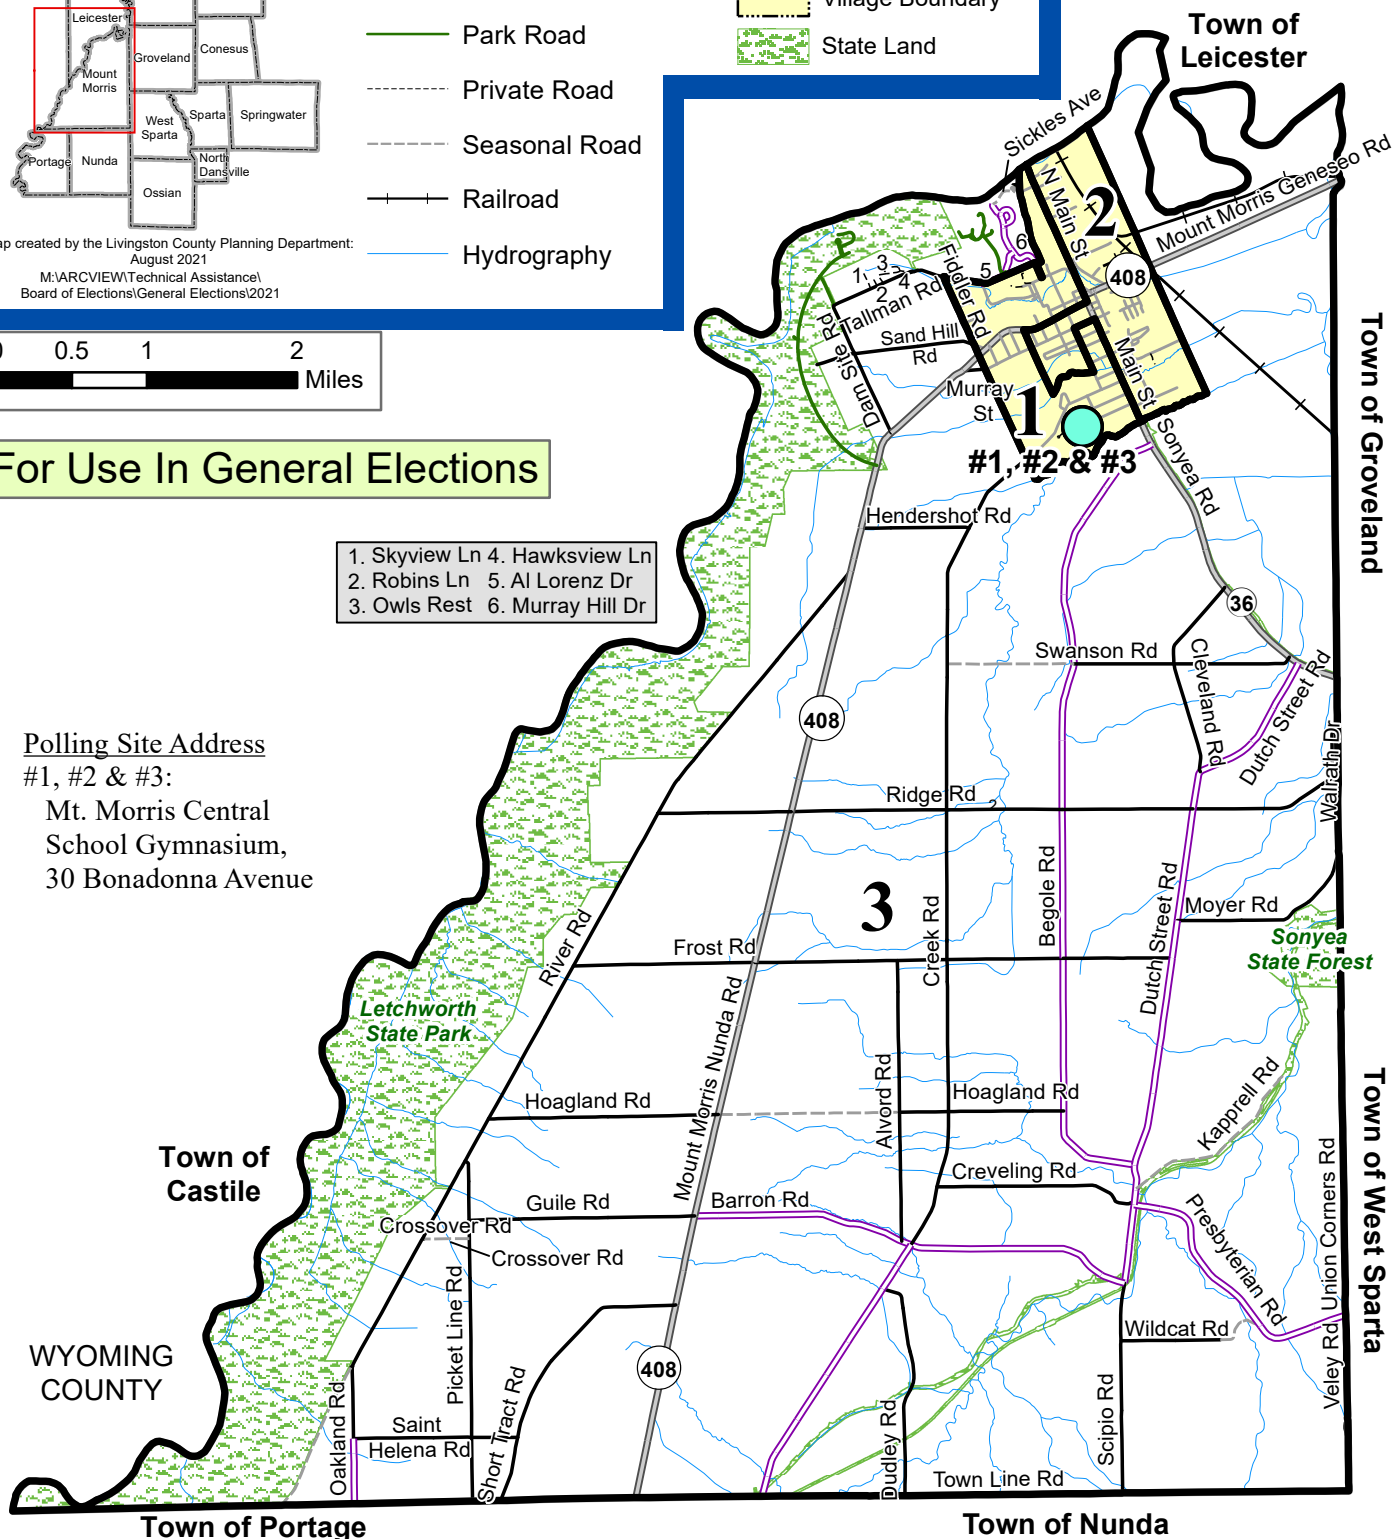

# Election Districts 2021

## Livingston County

- State Highway
- County Highway
- Town Road
- Village Road
- Park Road
- Private Road
- Seasonal Road
- Railroad
- Hydrography

- General Election Polling Sites
- General Election Districts
- Town Boundary
- Village Boundary
- State Land

Map created by the Livingston County Planning Department:  
August 2021  
M:ARCVIEW/Technical Assistance/  
Board of Elections/General Elections/2021

**For Use In General Elections**

- 1. Skyview Ln 4. Hawksview Ln
- 2. Robins Ln 5. Al Lorenz Dr
- 3. Owls Rest 6. Murray Hill Dr

Polling Site Address  
#1, #2 & #3:  
Mt. Morris Central  
School Gymnasium,  
30 Bonadonna Avenue

WYOMING COUNTY

Town of Castile

Town of Portage

Town of Nunda

Town of Groveland

Town of West Sparta

Town of Leicester