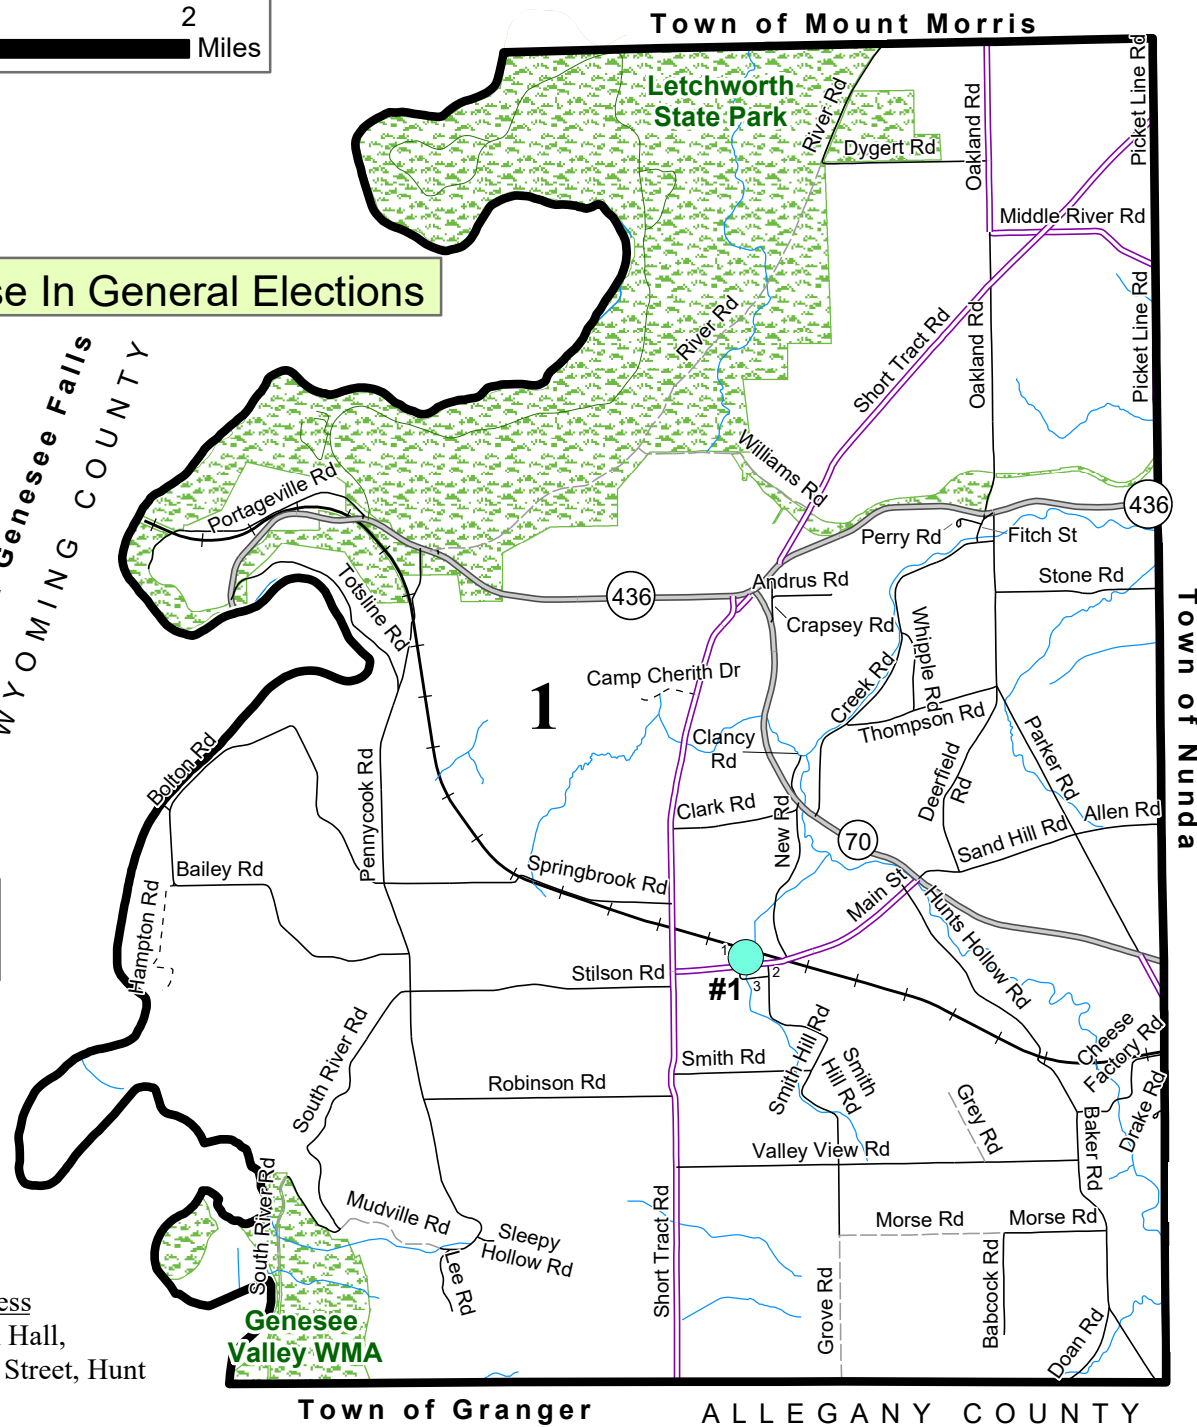

# Town of Portage Election Districts 2021

Livingston County

- General Election Polling Sites
- General Election Districts
- Town Boundary
- State Land
- State Highway
- County Highway
- Town Road
- Park Road
- Seasonal Road
- Private Road
- Railroads
- Hydrography

Map created by the Livingston County  
Planning Department: August 2021

M:\ARCVIEW\Technical Assistance\  
Board of Elections\General Elections\2021

0 0.5 1 2 Miles

**For Use In General Elections**

- 1.** N. Church St  
**2.** S. Church St  
**3.** Maple St

**Polling Site Address**  
**#1:** PortageTown Hall,  
2 North Church Street, Hunt

Town of Granger ALLEGANY COUNTY