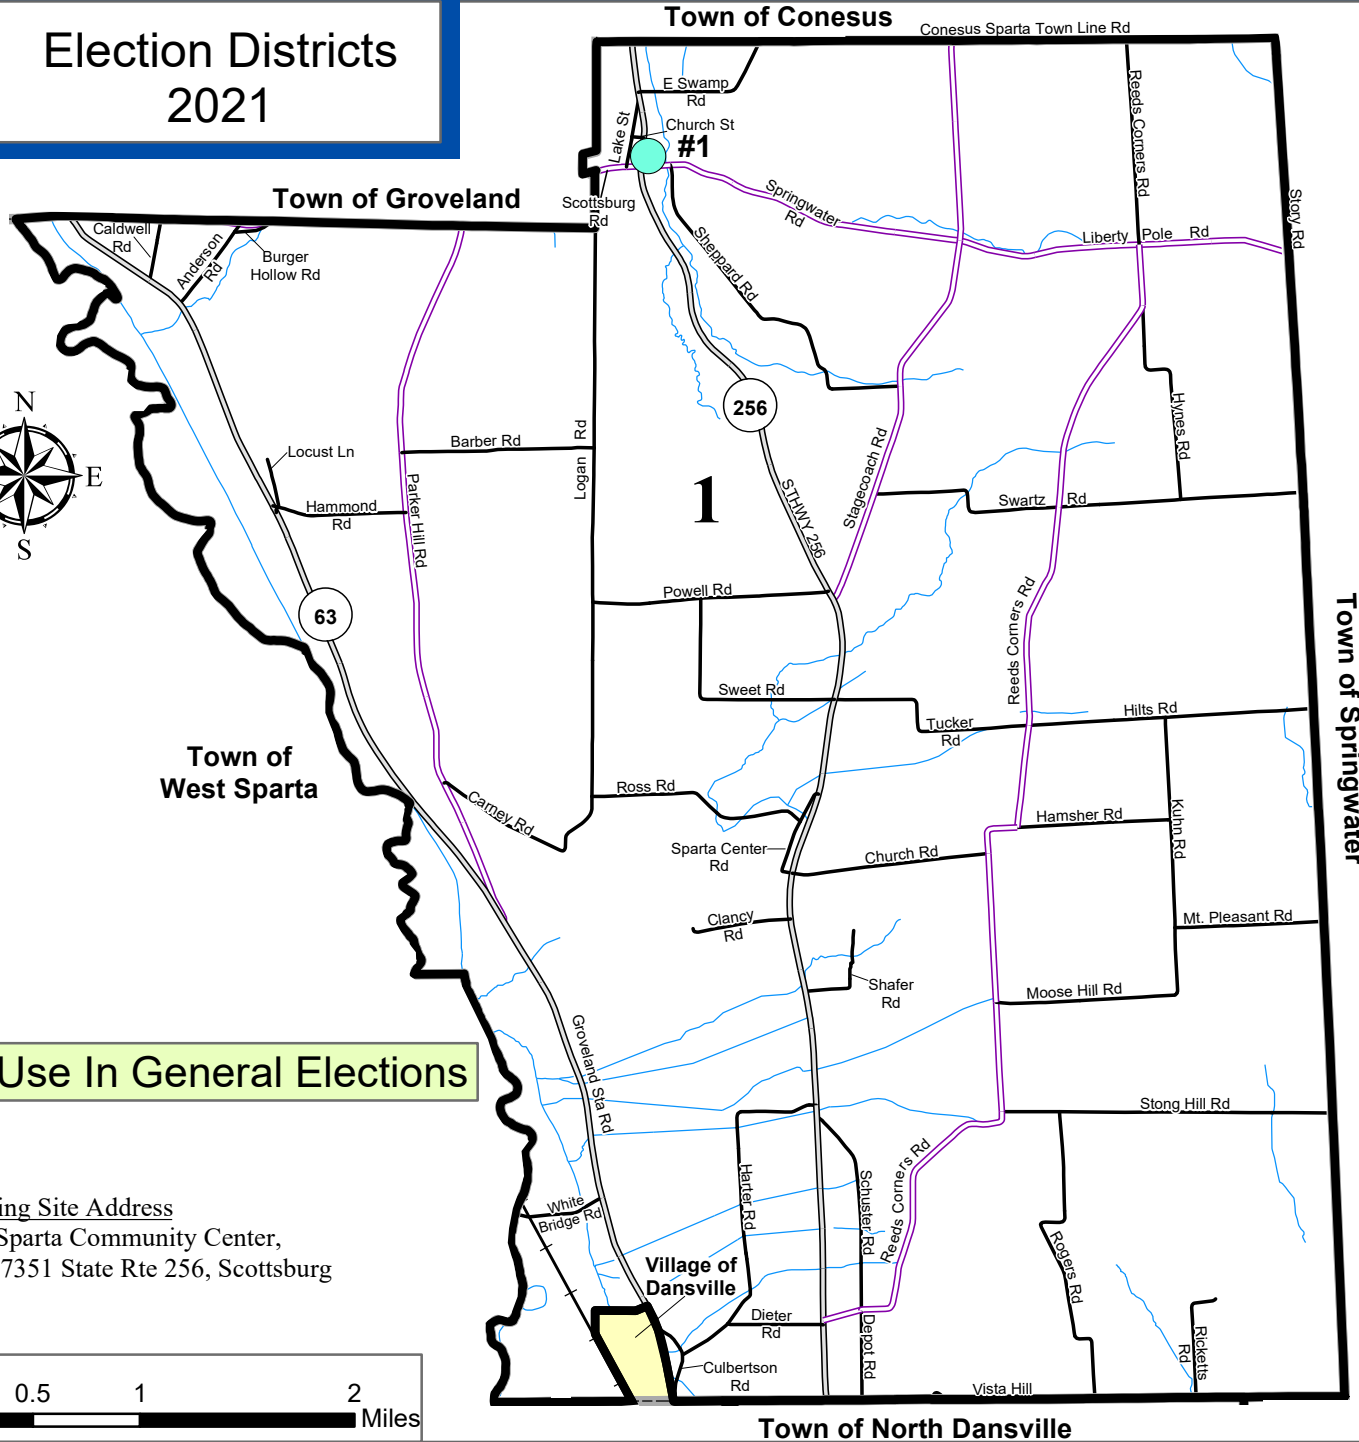

Town of Sparta

Election Districts 2021

Livingston County

-  General Election Polling Sites
-  General Election Districts
-  Town Boundary
-  Village Boundary
-  State Highway
-  County Highway
-  Town Road
-  Railroads
-  Hydrography

Map created by the Livingston County
Planning Department: August 2021

M:\ARCVIEW\Technical Assistance\
Board of Elections\General Elections\2021

For Use In General Elections

Polling Site Address
#1: Sparta Community Center,
7351 State Rte 256, Scottsburg

Town of North Dansville

Town of Springwater