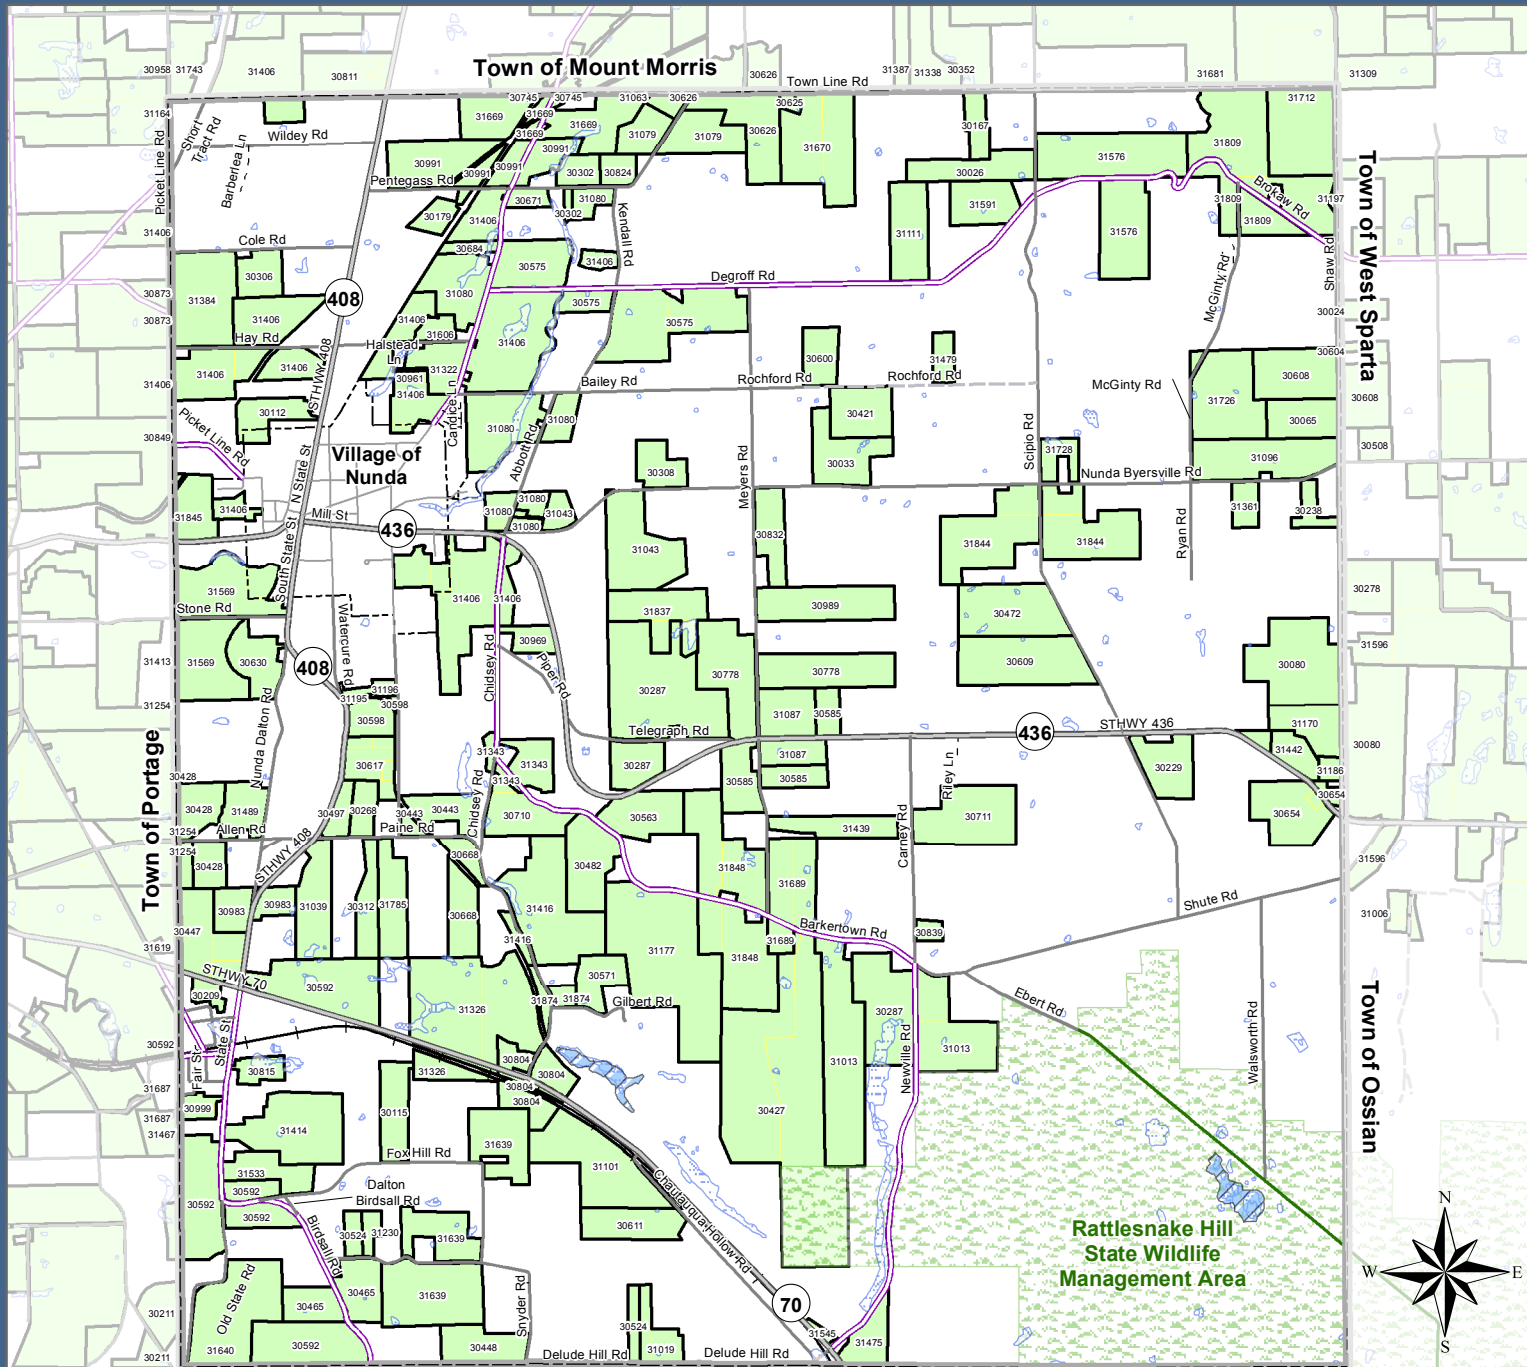

Map created by the Livingston County
Planning Department: November 2014