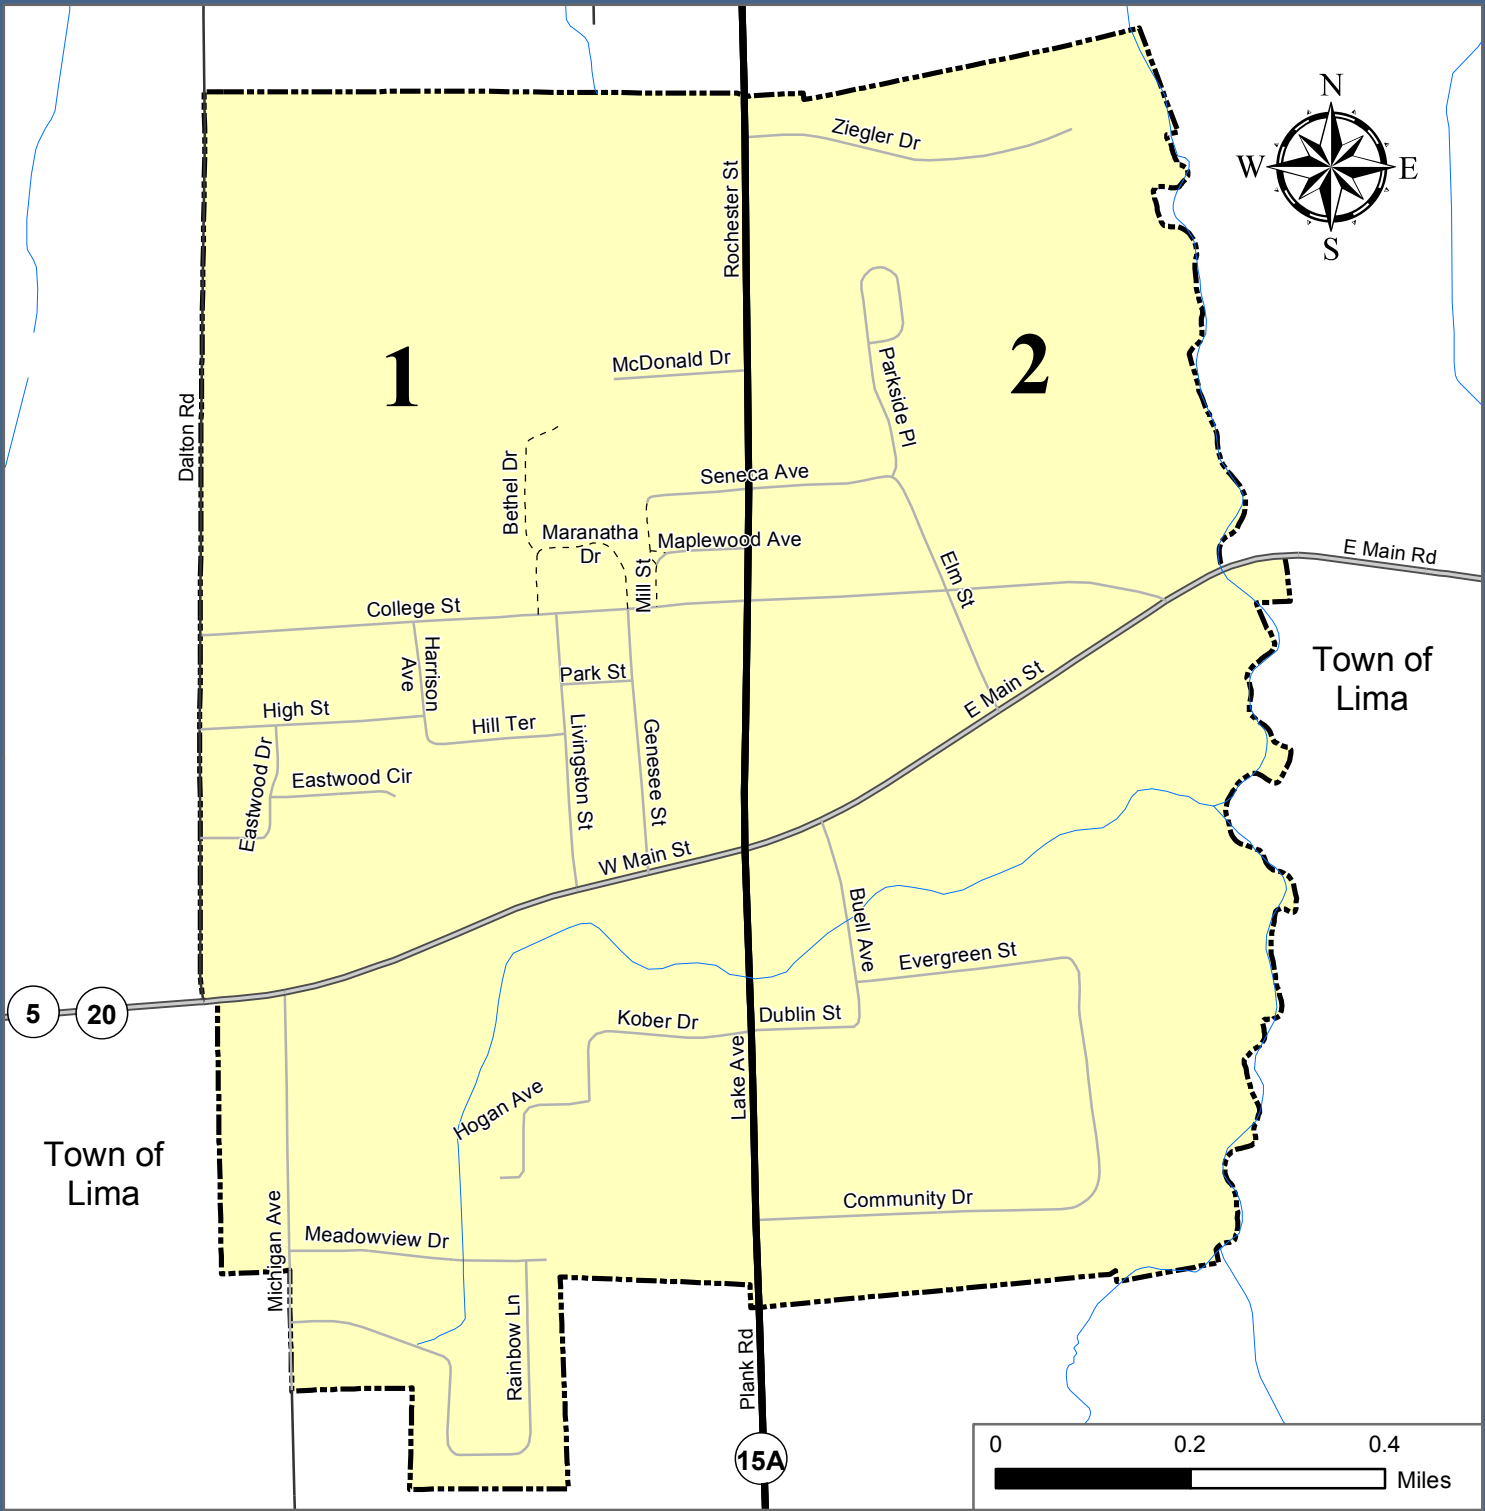

Village of Lima

Election Districts 2016

- Election Districts
- Village Boundaries
- Town Boundaries
- State Highway
- Town Road
- Village Road
- Private Road
- Hydrography

Polling Site Address
#1 & #2: Genesee Community College,
7285 Gale Road, Town of Lima

M:\ARCVIEW\eldist\General Elections\2016\VLimaElectionDistrict2016.mxd
 Map created by the Livingston County Planning Department: September 2016