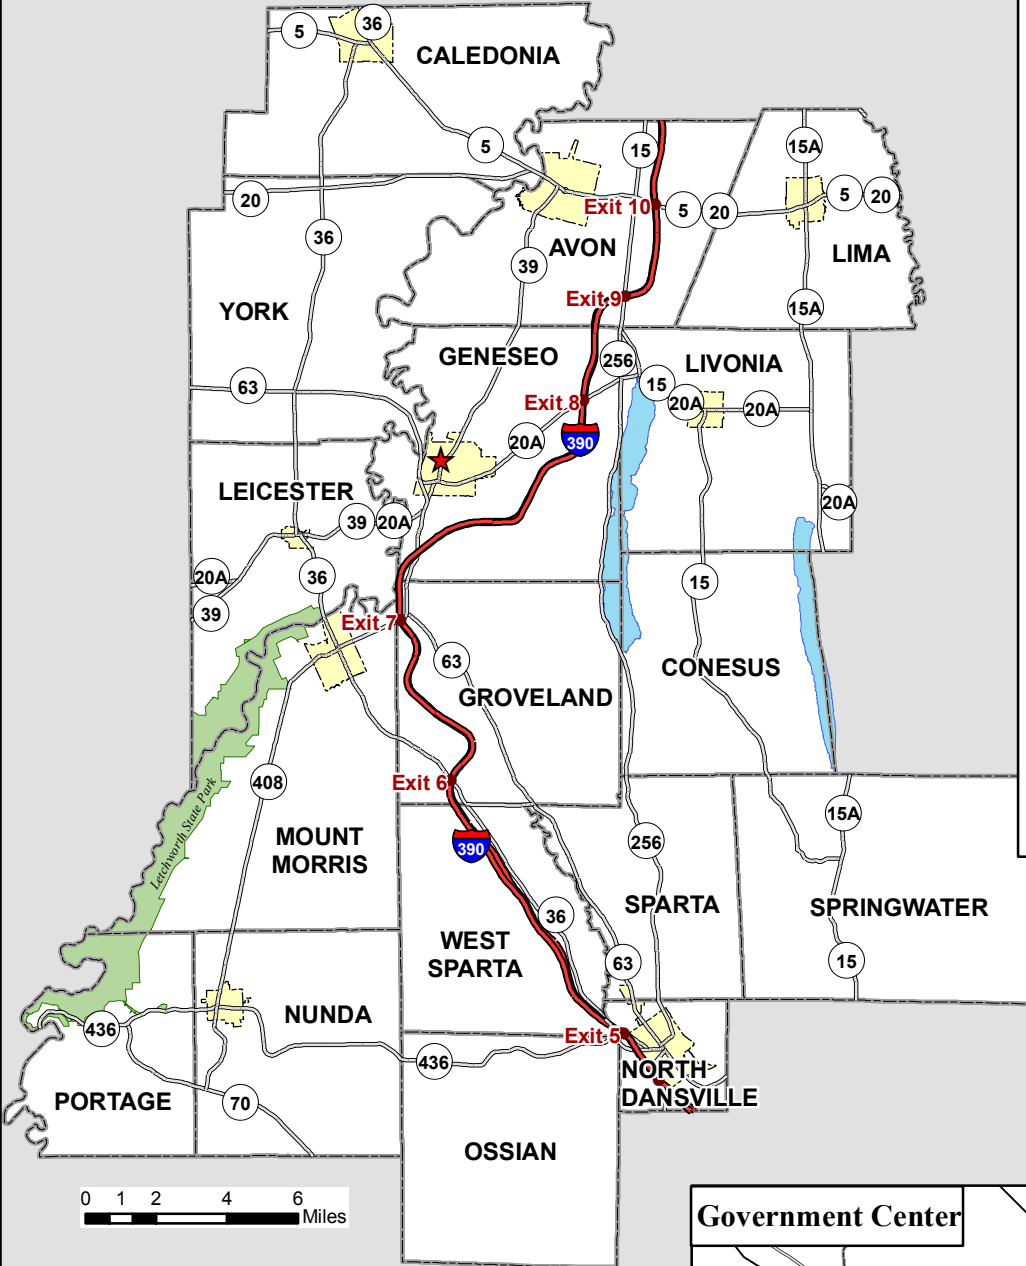

Directions to Livingston County Government Center

6 Court Street, Geneseo, NY 14454

Livingston County

Traveling South

To Livingston County Government Center (I-390)

- Take Interstate 390 South to Exit 8.
- Make a right off the exit on to Route 20A/Lakeville Road.
- Continue on Route 20A into the Village of Geneseo.
- Turn right on Route 39/Main Street.
- At the flashing yellow light, Main Street turns into Avon Road.
- Continue through the light on Avon Road for 300 feet.
- Turn left into the Government Center parking lot.
- The Government Center is in the last building on the left.

Traveling North

To Livingston County Government Center (Route 63)

- Take Route 63 N/Geneseo-Mt. Morris Road into Village of Geneseo.
- Turn right on Route 20A/South Street.
- Take first left on Route 39/Main Street.
- At the flashing yellow light, Main Street turns into Avon Road.
- Continue through the light on Avon Road for 300 feet.
- Turn left into the Government Center parking lot.
- The Government Center is in the last building on the left.