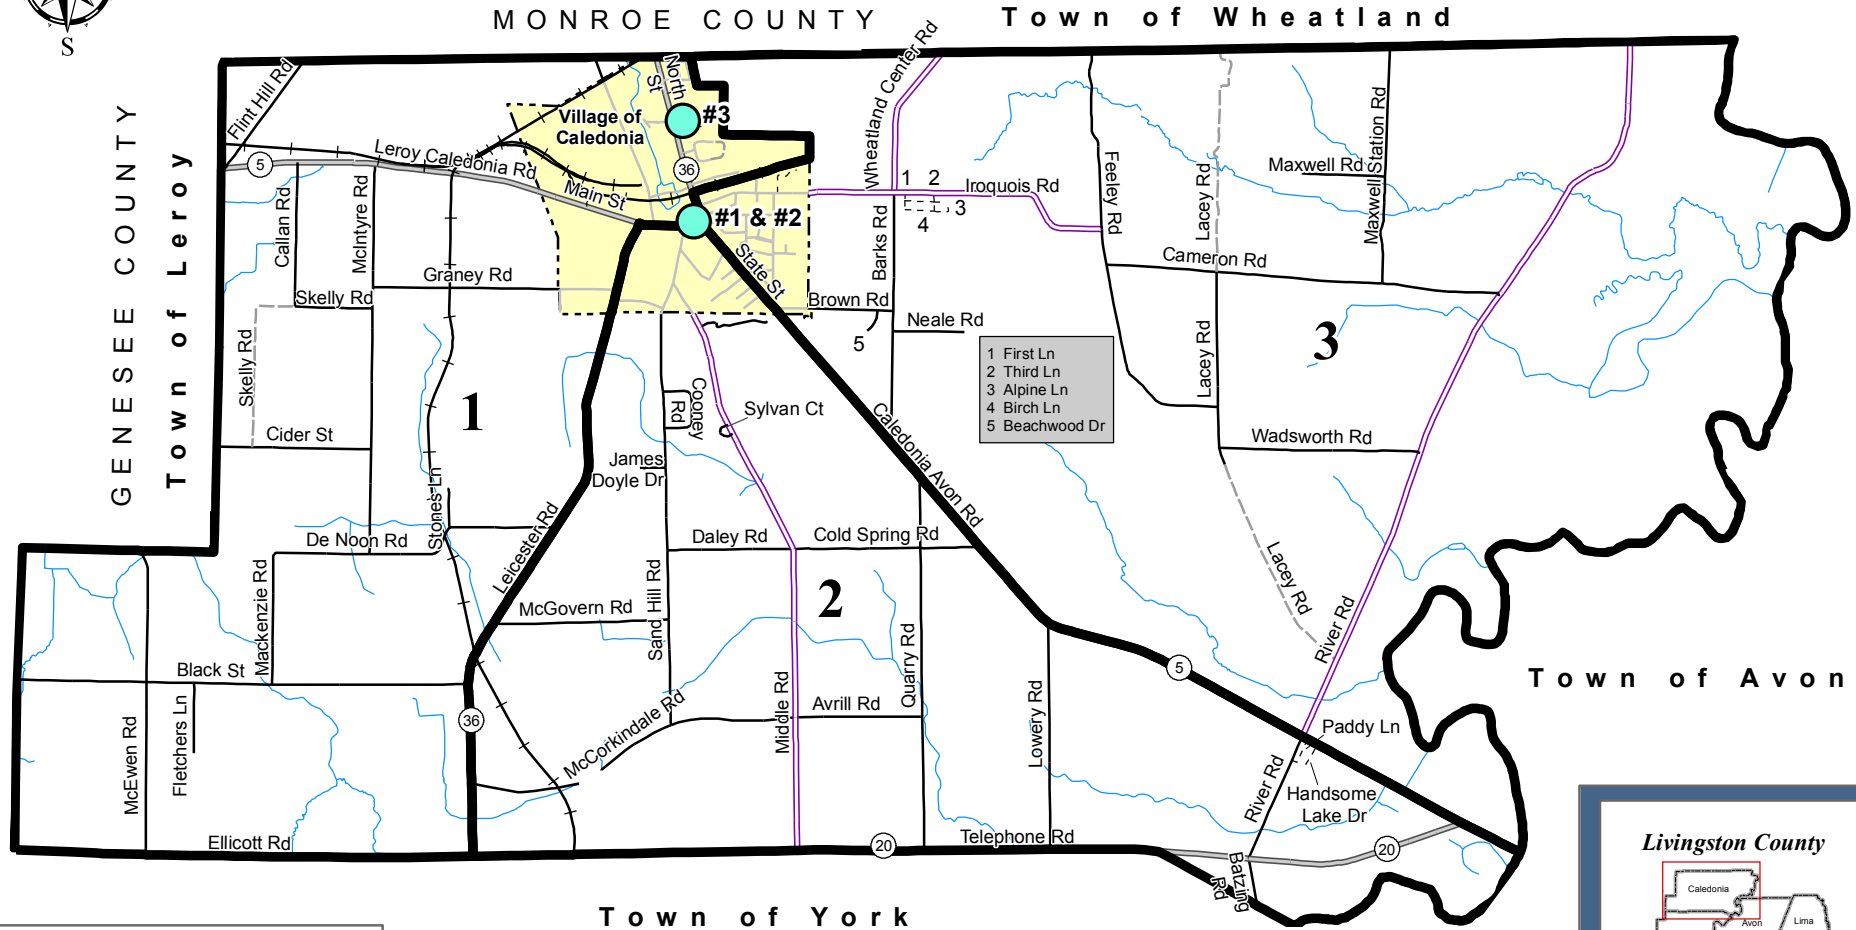

# Town of Caledonia

# Election Districts 2016

- 1 First Ln
- 2 Third Ln
- 3 Alpine Ln
- 4 Birch Ln
- 5 Beachwood Dr

**Polling Site Addresses**  
 #1, #2: Caledonia Town Hall, 3109 Main Street  
 #3: Caledonia-Mumford Central School, 99 North Street

Map created by the Livingston County Planning Department: September 2016  
 M:\ARCVIEW\eldist\General Elections\2016\TCaledoniaElectionDistricts2016.mxd

- Polling Sites
- Election Districts
- Town Boundary
- Village Boundary
- State Highway
- County Highway
- Town Road
- Village Road
- Seasonal Road
- Private Road
- Hydrography
- Railroads