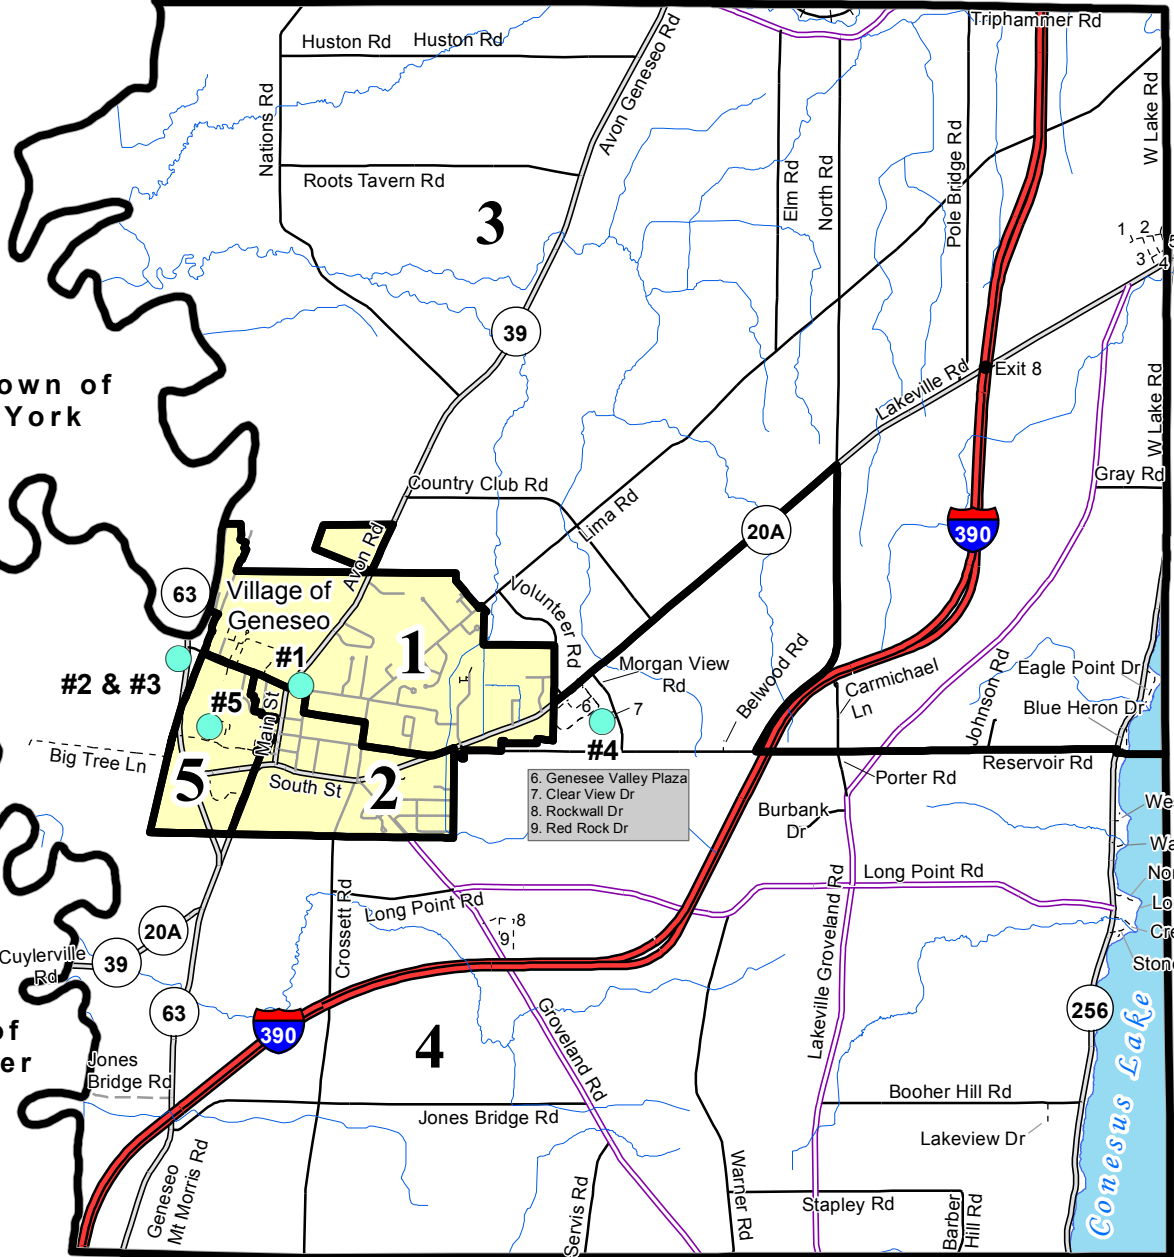

**Town of Avon**

- 1. Thorpe Dr
- 2. Canton Dr
- 3. Dixon Dr
- 4. Oxford Ln
- 5. Sonora Way

- 6. Genesee Valley Plaza
- 7. Clear View Dr
- 8. Rockwall Dr
- 9. Red Rock Dr

# Town of Geneseo

## Election Districts 2016

Livingston County

- Polling Sites
- Election Districts
- Town Boundary
- Village Boundary
- Lake
- Expressway
- State Highway
- County Highway
- Town Road
- Village Road
- Seasonal Road
- Private Road
- Railroads
- Hydrography

Map prepared by the Livingston County Planning Department: September 2016  
 M:\ARCVIEW\eldist\General Elections\2016\TGeneseoElectionDistrict2016.mxd