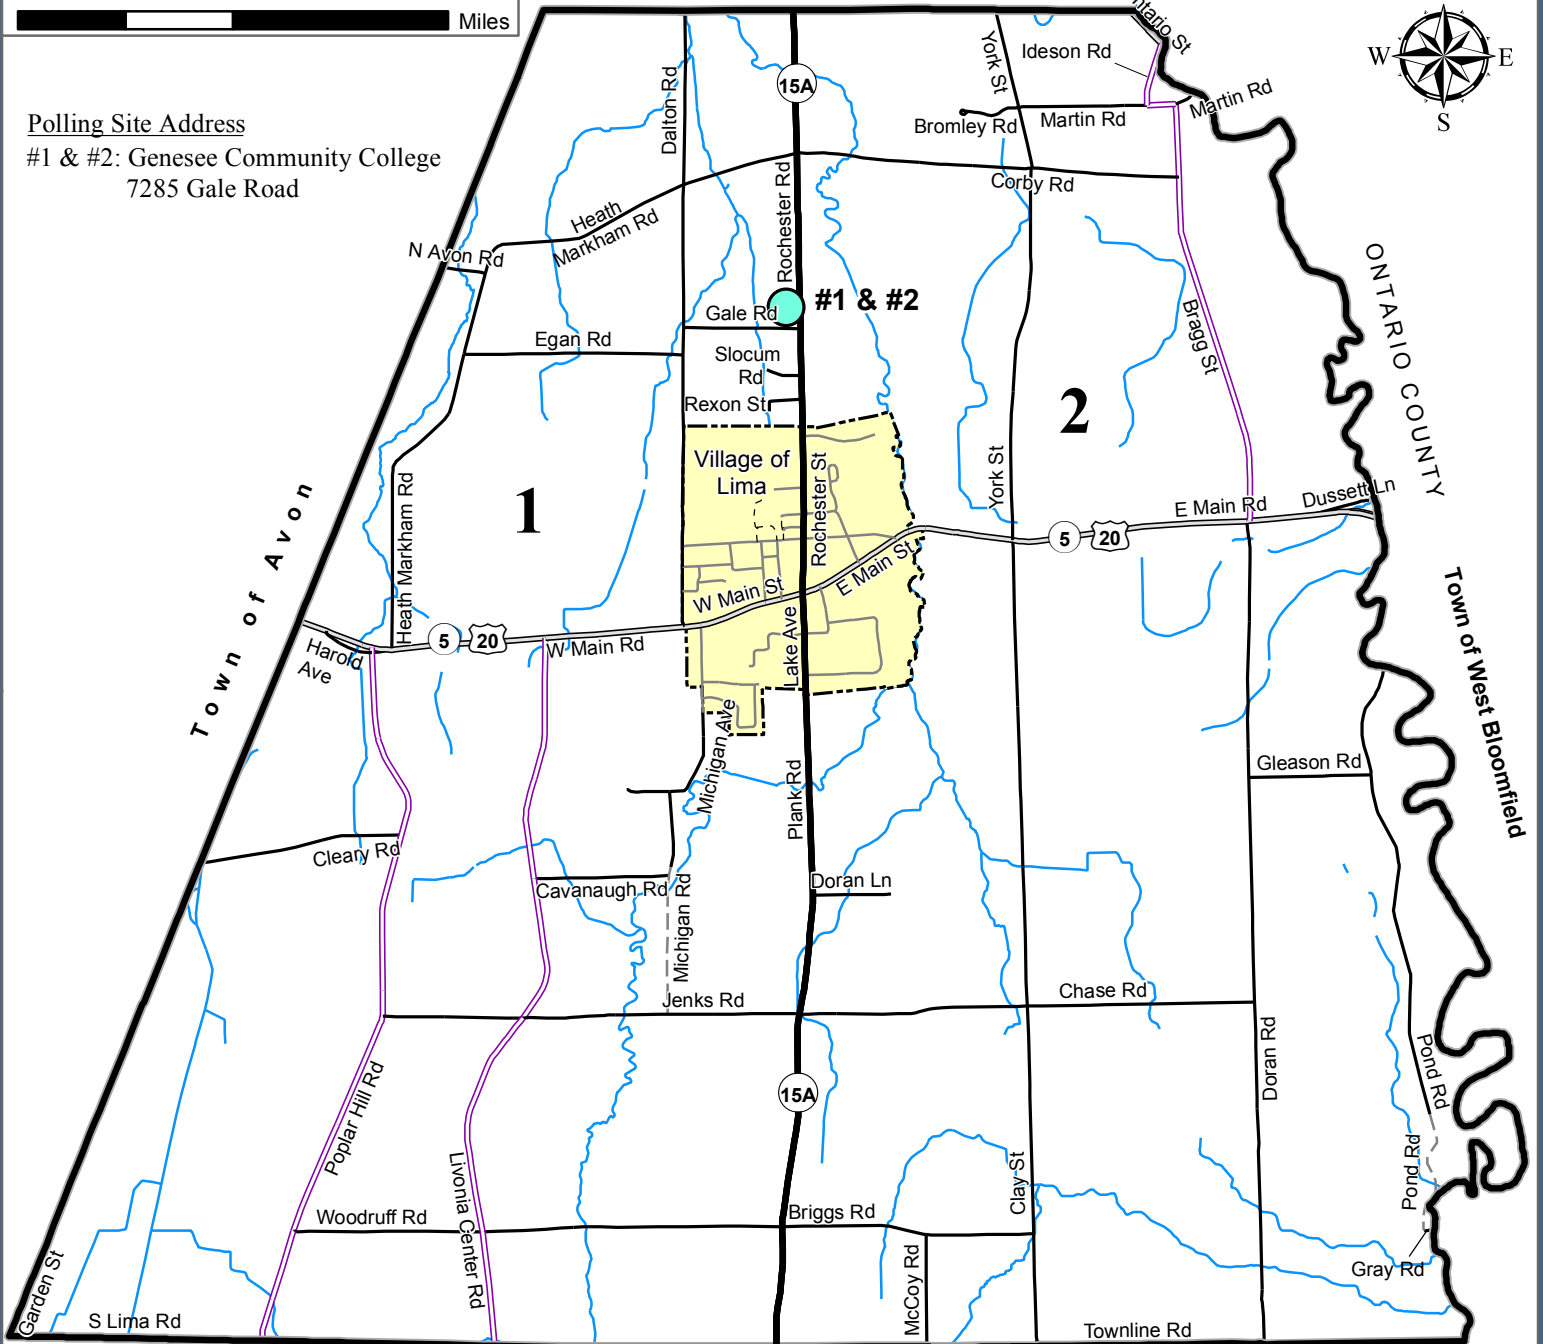

- Polling Sites
- Election Districts
- Town Boundary
- Village Boundary
- State Highway
- County Highway
- Town Road
- Village Road
- Seasonal Road
- Private Road
- Hydrography

M:\ARCVIEW\eldist\General Elections\2016\TLimaElectionDistricts2016.mxd

MONROE COUNTY Town of Mendon

Polling Site Address
#1 & #2: Genesee Community College
7285 Gale Road