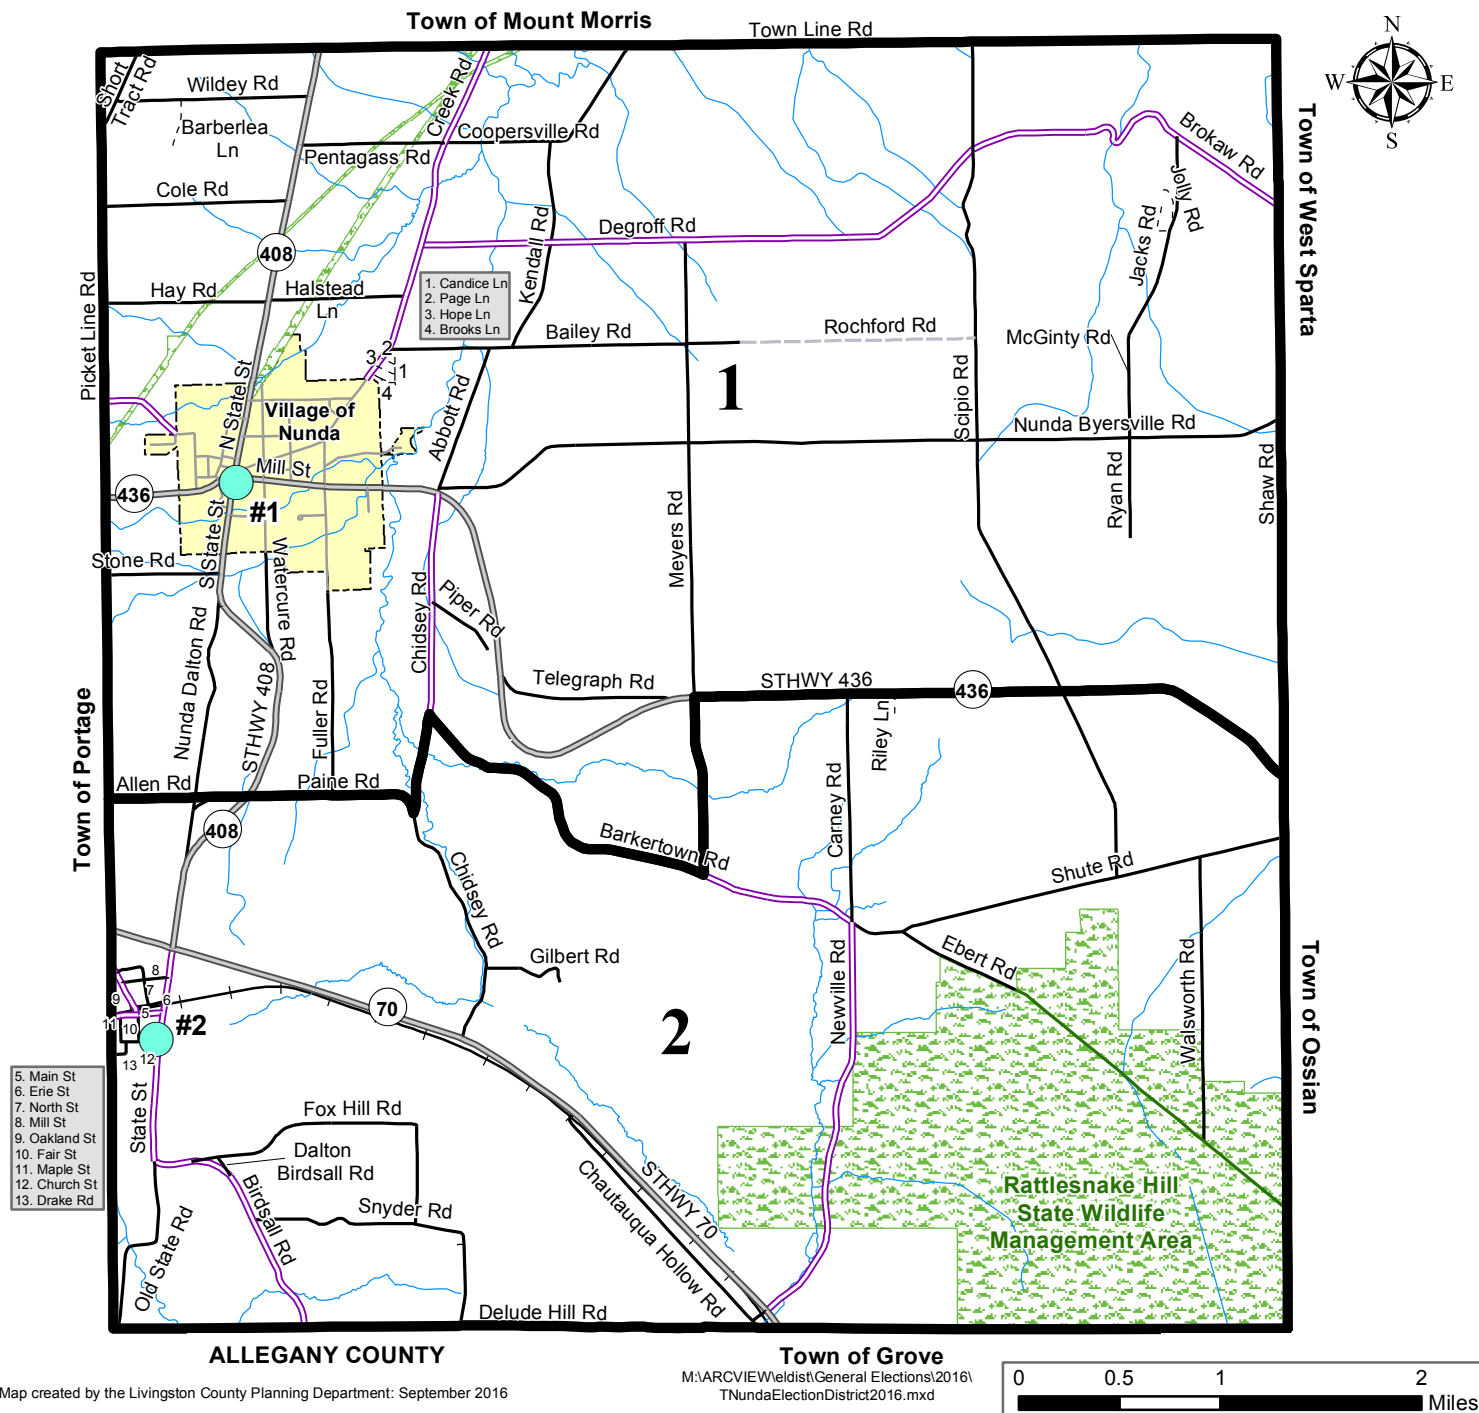

Town of Nunda

Election Districts 2016

Livingston County

- Polling Sites
- Election Districts
- Town Boundary
- Village Boundary
- State Land
- State Highway
- County Highway
- Town Road
- Village Road
- Park Road
- Seasonal Road
- Private Road
- Railroads
- Hydrography

Polling Site Addresses

- #1: Nunda Fire Hall,
4 South State Street
- #2: Dalton United Methodist
Church, 10074 State Street

- 5. Main St
- 6. Erie St
- 7. North St
- 8. Mill St
- 9. Oakland St
- 10. Fair St
- 11. Maple St
- 12. Church St
- 13. Drake Rd