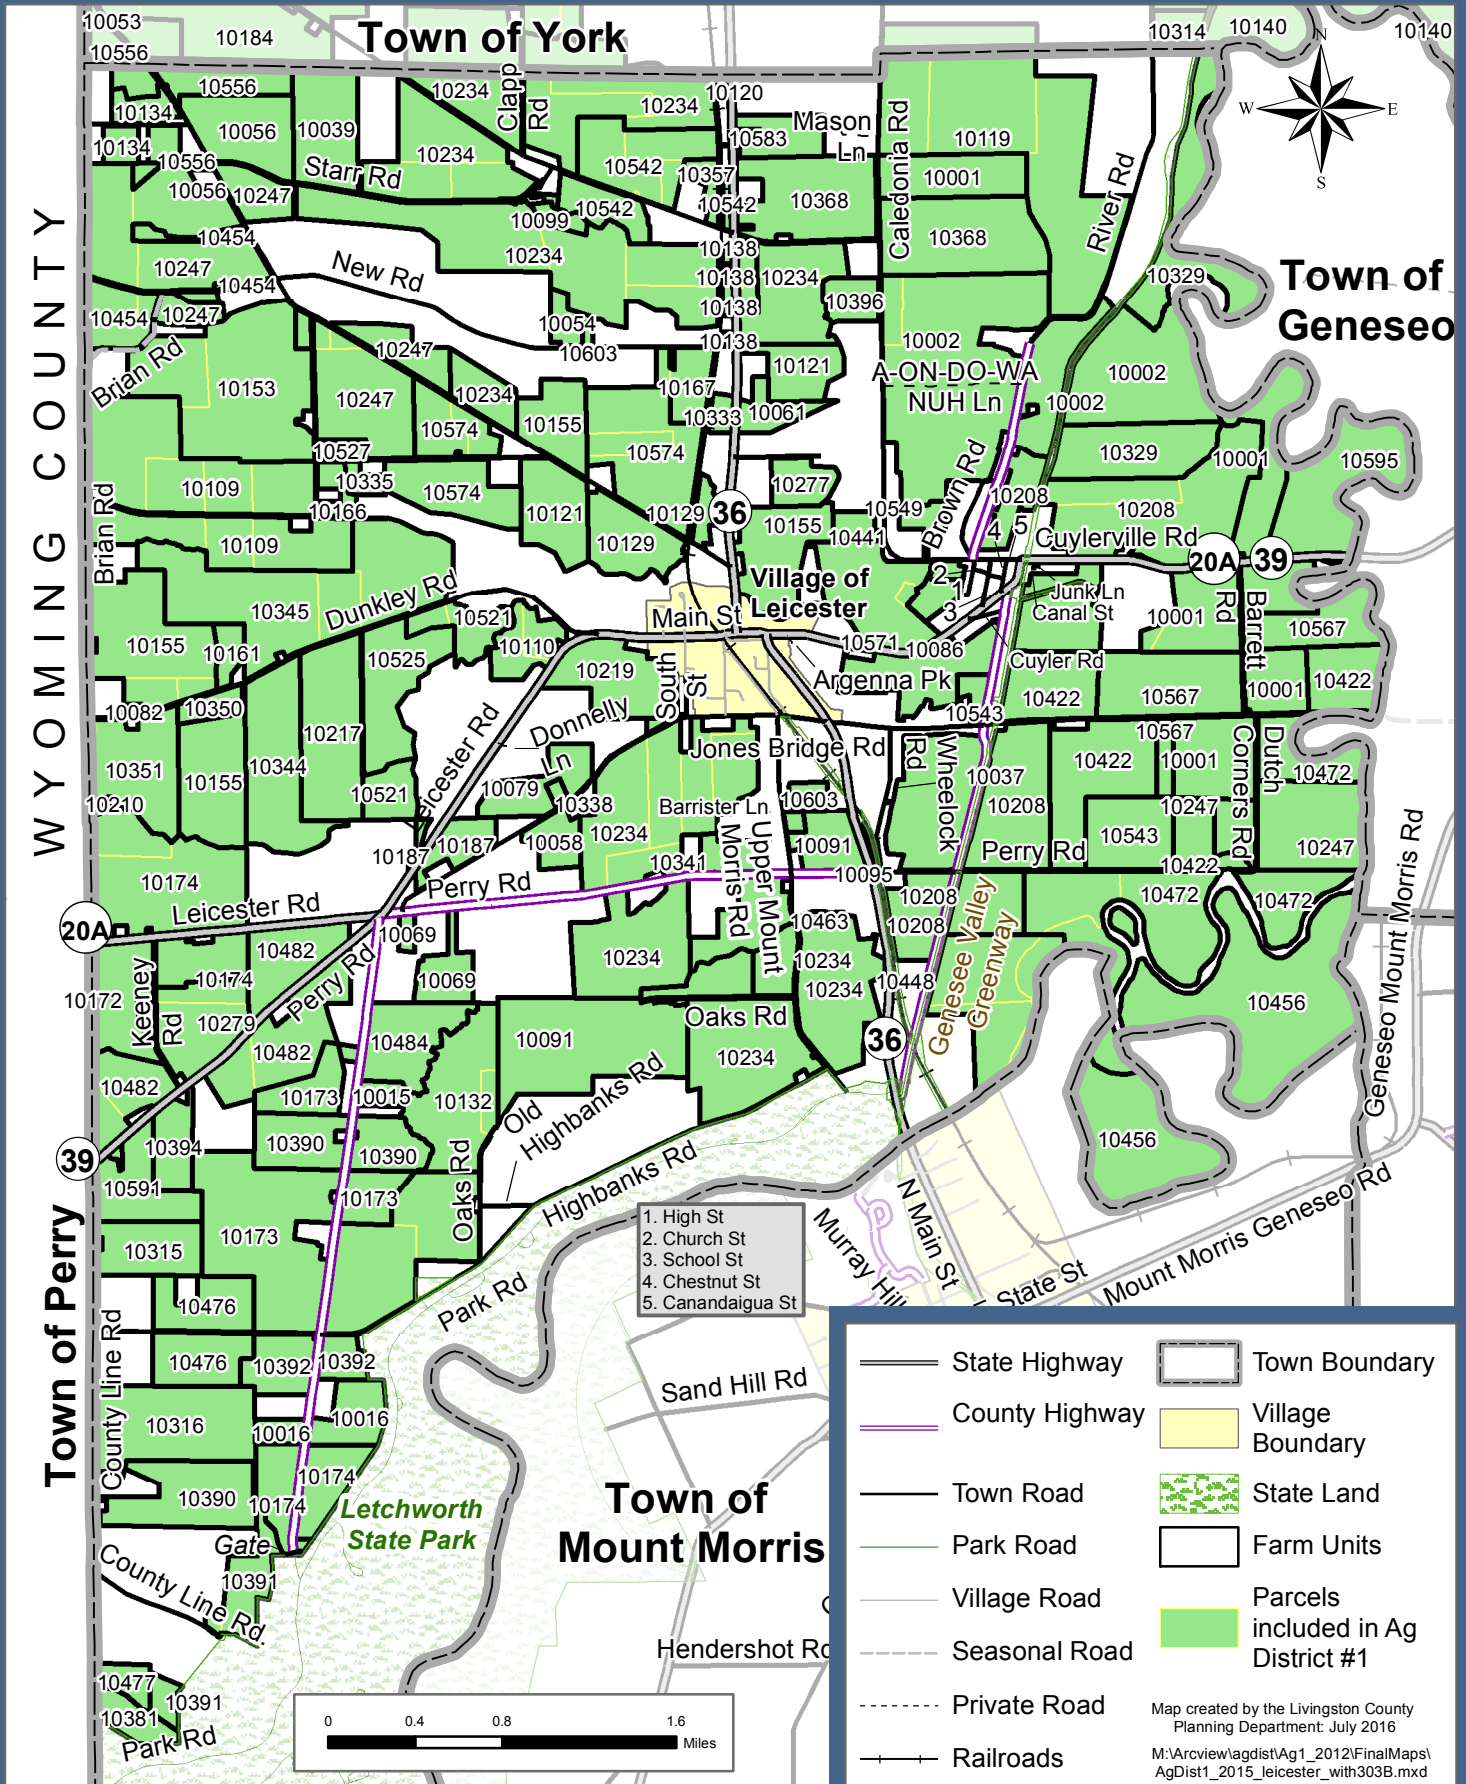

Town of Leicester

Agricultural District #1

1. High St
2. Church St
3. School St
4. Chestnut St
5. Canandaigua St

	State Highway		Town Boundary
	County Highway		Village Boundary
	Town Road		State Land
	Park Road		Farm Units
	Village Road		Parcels included in Ag District #1
	Seasonal Road		
	Private Road		
	Railroads		

Map created by the Livingston County Planning Department: July 2016
M:\Arcview\agdist\Ag1_2012\FinalMaps\AgDist1_2015_leicester_with303B.mxd